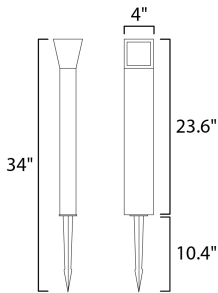

MEASUREMENTS

DIMENSION : 4" W x 34" H
 HANGING WEIGHT : 3.1 lb

LAMPING

INPUT VOLTAGE : 12V
 LUMENS : 420 Rated (298 Del.)
 BULB : 18 x .3W LED LED , 5W Total
 BULB INCLUDED : (Integrated)
 DIMMABLE : No
 CRI : 80+ CRI
 COLOR_TEMP : 3000K