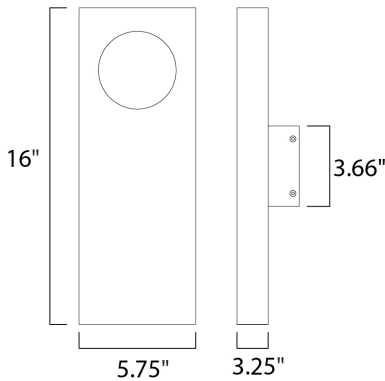

PRODUCT DESCRIPTION

MEASUREMENTS

DIMENSION : 5.75" W x 16" H x 3.25" Ext
 BACK PLATE : 3.66" W x 3.66" H x 8" HCO
 HANGING WEIGHT : 5.06 lb

LAMPING

INPUT VOLTAGE : V
 LUMENS : 1,260 Rated
 BULB : 2 x 7.5W LED PCB Integrated , 15W Total
 BULB INCLUDED : (Integrated)
 DIMMABLE : Electronic Low Voltage (ELV)
 CRI : 90+ CRI
 COLOR_TEMP : 3000K
 LIGHTING_DIRECTION : Down

FINISHES OPTION

-  Bronze (BZ)
-  Satin Aluminum (SA)
-  White (WT)

MATERIAL

Aluminum

ADDITIONAL

INSTALL UP/DOWN: Up
 OPERATING TEMPERATURE:
 -20°C (-4°F), 40°C (104°F)

Always consult a qualified electrician before installing any lighting product.