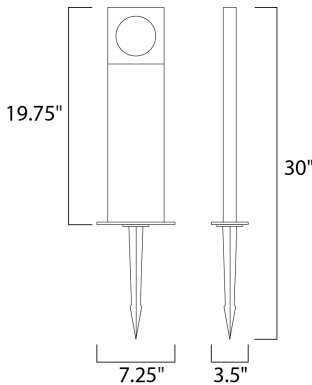

**MEASUREMENTS**

DIMENSION : 7.25" L x 5.25" W x 30" H  
 HANGING WEIGHT : 4 lb

**LAMPING**

INPUT VOLTAGE : 12V  
 LUMENS : 690 Rated (480 Del.)  
 BULB : 1 x 9.8W LED LED , 10W Total  
 BULB INCLUDED : (Integrated)  
 DIMMABLE : No  
 CRI : 80+ CRI  
 COLOR\_TEMP : 3000K

**FINISHES OPTION**

-  Bronze (BZ)
-  Satin Aluminum (SA)

**MATERIAL**

Aluminum

**ADDITIONAL**

RATED LIFE 35000 Hours  
 OPERATING TEMPERATURE:  
 -20°C (-4°F), 40°C (104°F)

PHOTOMETRIC: Report Found Online