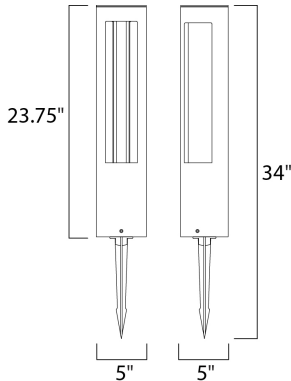

**MEASUREMENTS**

DIMENSION : 5" L x 5" W x 23.5" H  
 CANOPY : 4.75" W x 1" H x 4.75" L  
 HANGING WEIGHT : 4.18 lb

**LAMPING**

INPUT VOLTAGE : 12V  
 LUMENS : 840 Rated (450 Del.)  
 BULB : 1 x 12W LED 12V PCB , 12W Total  
 BULB INCLUDED : (Integrated)  
 DIMMABLE : No  
 CRI : 90+ CRI  
 COLOR\_TEMP : 3000K