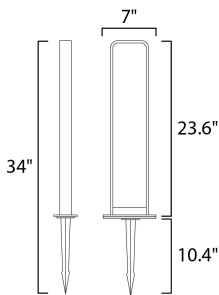

MEASUREMENTS

DIMENSION : 7" L x 3.25" W x 24" H
 HANGING WEIGHT : 4.2 lb

LAMPING

INPUT VOLTAGE : 12V
 LUMENS : 210 Rated (176 Del.)
 BULB : 1 x 3W LED LED , 3W Total
 BULB INCLUDED : (Integrated)
 DIMMABLE : No
 CRI : 80+ CRI
 COLOR_TEMP : 3000K

FINISHES OPTION

 Satin Aluminum (SA)

MATERIAL

Aluminum

RATINGS

cETLus
 Wet Location

ADDITIONAL

RATED LIFE 35000 Hours
 OPERATING TEMPERATURE:
 -20°C (-4°F), 40°C (104°F)