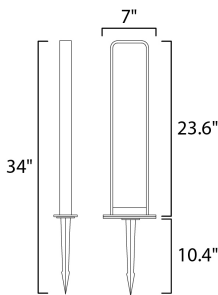

**MEASUREMENTS**

DIMENSION : 7" L x 3.25" W x 24" H  
 HANGING WEIGHT : 4.2 lb

**LAMPING**

INPUT VOLTAGE : 12V  
 LUMENS : 210 Rated (176 Del.)  
 BULB : 1 x 3W LED LED , 3W Total  
 BULB INCLUDED : (Integrated)  
 DIMMABLE : No  
 CRI : 80+ CRI  
 COLOR\_TEMP : 3000K

**FINISHES OPTION**

 Satin Aluminum (SA)

**MATERIAL**

Aluminum

**RATINGS**

cETLus  
 Wet Location

**ADDITIONAL**

RATED LIFE 35000 Hours  
 OPERATING TEMPERATURE:  
 -20°C (-4°F), 40°C (104°F)