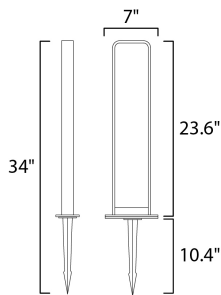

MEASUREMENTS

DIMENSION : 7" L x 3.25" W x 24" H
 HANGING WEIGHT : 4.2 lb

LAMPING

INPUT VOLTAGE : 12V
 LUMENS : 210 Rated (176 Del.)
 BULB : 1 x 3W LED LED , 3W Total
 BULB INCLUDED : (Integrated)
 DIMMABLE : No
 CRI : 80+ CRI
 COLOR_TEMP : 3000K

FINISHES OPTION

 Satin Aluminum (SA)

MATERIAL

Aluminum

RATINGS

cETLus
 Wet Location

ADDITIONAL

RATED LIFE 35000 Hours
 OPERATING TEMPERATURE:
 -20°C (-4°F), 40°C (104°F)