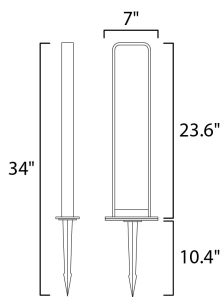

**MEASUREMENTS**

DIMENSION : 7" L x 3.25" W x 24" H  
 HANGING WEIGHT : 4.2 lb

**LAMPING**

INPUT VOLTAGE : 12V  
 LUMENS : 210 Rated (176 Del.)  
 BULB : 1 x 3W LED LED , 3W Total  
 BULB INCLUDED : (Integrated)  
 DIMMABLE : No  
 CRI : 80+ CRI  
 COLOR\_TEMP : 3000K

**FINISHES OPTION**

 Satin Aluminum (SA)

**MATERIAL**

Aluminum

**RATINGS**

cETLus  
 Wet Location

**ADDITIONAL**

RATED LIFE 35000 Hours  
 OPERATING TEMPERATURE:  
 -20°C (-4°F), 40°C (104°F)