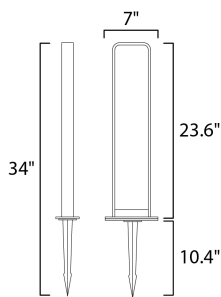

**FINISHES OPTION**

-  Bronze (BZ)
-  Satin Aluminum (SA)

**MATERIAL**

Aluminum

**RATINGS**

cETLus  
Wet Location

**ADDITIONAL**

RATED LIFE 35000 Hours  
OPERATING TEMPERATURE:  
-20°C (-4°F), 40°C (104°F)

PHOTOMETRIC: Report Found Online

**MEASUREMENTS**

DIMENSION : 7" L x 3.25" W x 24" H  
HANGING WEIGHT : 4.2 lb

**LAMPING**

INPUT VOLTAGE : 12V  
LUMENS : 210 Rated (176 Del.)  
BULB : 1 x 3W LED LED , 3W Total  
BULB INCLUDED : (Integrated)  
DIMMABLE : No  
CRI : 80+ CRI  
COLOR\_TEMP : 3000K