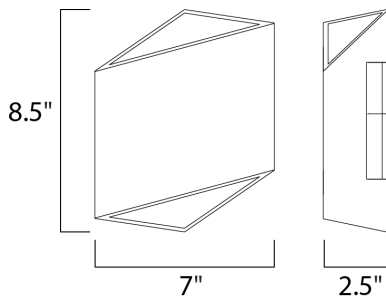

**PRODUCT DESCRIPTION**

**MEASUREMENTS**

DIMENSION : 7" W x 8.5" H x 2.5" Ext  
 BACK PLATE : 4.5" W x 4.5" H x 4.25" HCO  
 HANGING WEIGHT : 3.28 lb

**LAMPING**

INPUT VOLTAGE : 120V  
 LUMENS : 560 Rated (460 Del.)  
 BULB : 2 x 3.5W LED PCB Integrated , 7W Total  
 BULB INCLUDED : (Integrated)  
 DIMMABLE : Triac  
 CRI : 90 CRI  
 COLOR\_TEMP : 3000K  
 LIGHTING\_DIRECTION : Up/Down