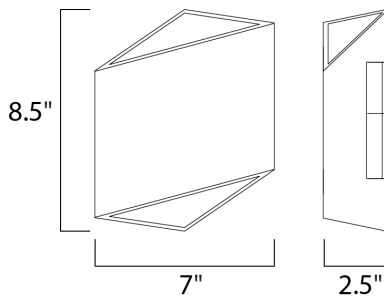

PRODUCT DESCRIPTION

MEASUREMENTS

DIMENSION : 7" W x 8.5" H x 2.5" Ext
 BACK PLATE : 4.5" W x 0.75" H x 4.25" HCO
 HANGING WEIGHT : 3.28 lb

LAMPING

INPUT VOLTAGE : 120V
 LUMENS : 490 Rated (460 Del.)
 BULB : 2 x 3.5W LED PCB Integrated , 7W Total
 BULB INCLUDED : (Integrated)
 DIMMABLE : Electronic Low Voltage (ELV)
 CRI : 90+ CRI
 COLOR_TEMP : 3000K