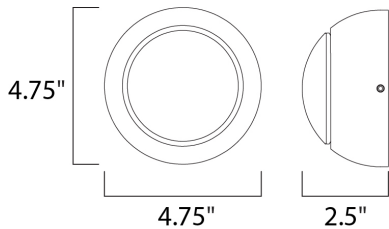

PRODUCT DESCRIPTION

MEASUREMENTS

DIMENSION : 4.75" W x 4.75" H x 2.5" Ext
 BACK PLATE : 2.25" HCO
 HANGING WEIGHT : 1.496 lb

LAMPING

INPUT VOLTAGE : 120V
 LUMENS : 360 Rated (280 Del.)
 BULB : 1 x 4W LED PCB Integrated , 4W Total
 BULB INCLUDED : (Integrated)
 DIMMABLE : ELV Or Triac CL
 CRI : 90+ CRI
 COLOR_TEMP : 3000K
 LIGHTING_DIRECTION : Directional