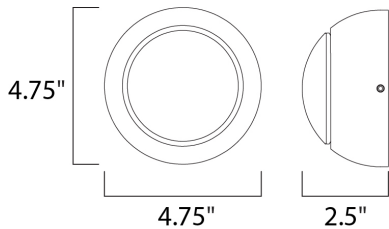

**PRODUCT DESCRIPTION**

**MEASUREMENTS**

DIMENSION : 4.75" W x 4.75" H x 2.5" Ext  
 BACK PLATE : 2.25" HCO  
 HANGING WEIGHT : 1.496 lb

**LAMPING**

INPUT VOLTAGE : 120V  
 LUMENS : 360 Rated (280 Del.)  
 BULB : 1 x 4W LED PCB Integrated , 4W Total  
 BULB INCLUDED : (Integrated)  
 DIMMABLE : ELV Or Triac CL  
 CRI : 90+ CRI  
 COLOR\_TEMP : 3000K  
 LIGHTING\_DIRECTION : Directional