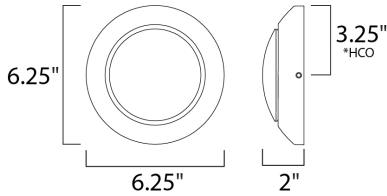

PRODUCT DESCRIPTION

*height from center of outlet to the top of the fixture

MEASUREMENTS

DIMENSION : 6.25" W x 6.25" H x 3.25" Ext
 BACK PLATE : 5.5" W x 0.5" H x 3.25" HCO
 HANGING WEIGHT : 1.936 lb

LAMPING