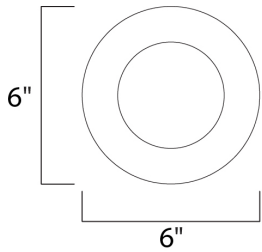

PRODUCT DESCRIPTION

MEASUREMENTS

DIMENSION : 6" W x 6" H x 2" Ext
 MAX OAH : 4.53" W x 0.39" H
 HANGING WEIGHT : 1.1 lb

LAMPING

INPUT VOLTAGE : 120V
 LUMENS : 360 Rated (110 Del.)
 BULB : 1 x 4W LED PCB Integrated , 4W Total
 BULB INCLUDED : (Integrated)
 DIMMABLE : ELV Or Triac CL
 CRI : 80+ CRI
 COLOR_TEMP : 3000K
 LIGHTING_DIRECTION : Indirect