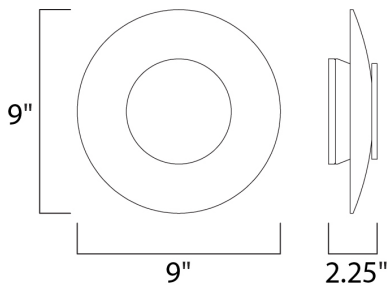

**PRODUCT DESCRIPTION**

**MEASUREMENTS**

DIMENSION : 9" W x 9" H x 2.25" Ext  
 MAX OAH : 4.5" W x 0.24" H  
 HANGING WEIGHT : 1.54 lb

**LAMPING**

INPUT VOLTAGE : 120V  
 LUMENS : 500 Rated (295 Del.)  
 BULB : 1 x 5W LED PCB Integrated , 5W Total  
 BULB INCLUDED : (Integrated)  
 DIMMABLE : No  
 CRI : 80+ CRI  
 COLOR\_TEMP : 3000K  
 LIGHTING\_DIRECTION : Indirect