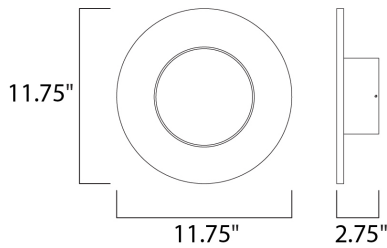

PRODUCT DESCRIPTION

MEASUREMENTS

DIMENSION : 11.75" W x 11.75" H x 2.75" Ext
 BACK PLATE : 4.85" W x 4.85" H
 HANGING WEIGHT : 5.06 lb

LAMPING

INPUT VOLTAGE : 120V
 LUMENS : 1,500 Rated (1,250 Del.)
 BULB : 1 x 15W LED PCB Integrated , 15W Total
 BULB INCLUDED : (Integrated)
 DIMMABLE : No
 CRI : 80+ CRI
 COLOR_TEMP : 3000K
 LIGHTING_DIRECTION : Indirect