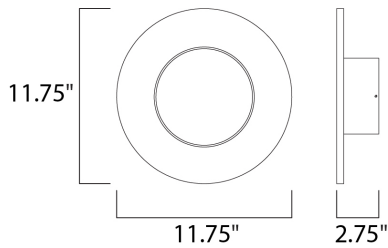

PRODUCT DESCRIPTION

MEASUREMENTS

DIMENSION : 11.75" W x 11.75" H x 2.75" Ext
 BACK PLATE : 4.85" W x 4.85" H
 HANGING WEIGHT : 5.06 lb

LAMPING

INPUT VOLTAGE : 120V
 LUMENS : 1,500 Rated (1,250 Del.)
 BULB : 1 x 15W LED PCB Integrated , 15W Total
 BULB INCLUDED : (Integrated)
 DIMMABLE : No
 CRI : 80+ CRI
 COLOR_TEMP : 3000K
 LIGHTING_DIRECTION : Indirect