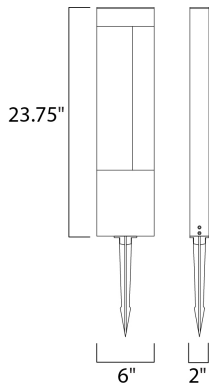

MEASUREMENTS

DIMENSION : 6" L x 2" W x 23.75" H
 CANOPY : 1.5" W x 1.25" H x 5.75" L
 HANGING WEIGHT : 5.5 lb

LAMPING

INPUT VOLTAGE : 12V
 LUMENS : 588 Rated (400 Del.)
 BULB : 1 x 8.4W LED 12V PCB , 8W Total
 BULB INCLUDED : (Integrated)
 DIMMABLE : No
 CRI : 90+ CRI
 COLOR_TEMP : 3000K