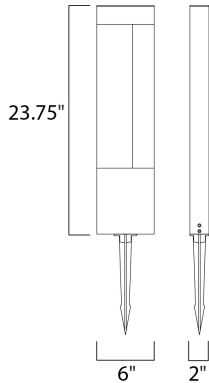

MEASUREMENTS

DIMENSION : 6" L x 2" W x 23.75" H
 CANOPY : 1.5" W x 1.25" H x 5.75" L
 HANGING WEIGHT : 5.5 lb

LAMPING

INPUT VOLTAGE : 12V
 LUMENS : 588 Rated (400 Del.)
 BULB : 1 x 8.4W LED 12V PCB , 8W Total
 BULB INCLUDED : (Integrated)
 DIMMABLE : No
 CRI : 90+ CRI
 COLOR_TEMP : 3000K