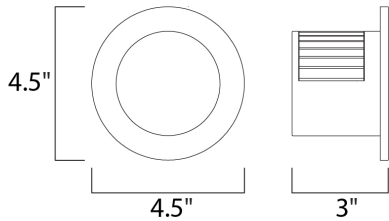

PRODUCT DESCRIPTION

MEASUREMENTS

DIMENSION : 4.5" W x 4.5" H x 3" Ext
 BACK PLATE : 2.25" HCO
 HANGING WEIGHT : 1.54 lb

LAMPING

INPUT VOLTAGE : 120V
 LUMENS : 360 Rated (75 Del.)
 BULB : 1 x 4W LED PCB Integrated , 4W Total
 BULB INCLUDED : (Integrated)
 DIMMABLE : Yes
 CRI : 80+ CRI
 COLOR_TEMP : 3000K

FINISHES OPTION

-  Satin Aluminum (SA)
-  White (WT)

MATERIAL

Aluminum

RATINGS

cETLus
 Wet Location
 ADA

ADDITIONAL

INSTALL UP/DOWN: All
 RATED LIFE 50000 Hours
 OPERATING TEMPERATURE:
 -20°C (-4°F), 40°C (104°F)