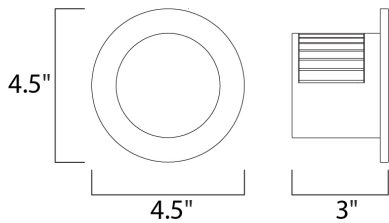

**PRODUCT DESCRIPTION**

**MEASUREMENTS**

DIMENSION : 4.5" W x 4.5" H x 3" Ext  
 BACK PLATE : 2.25" HCO  
 HANGING WEIGHT : 1.54 lb

**LAMPING**

INPUT VOLTAGE : 120V  
 LUMENS : 360 Rated (75 Del.)  
 BULB : 1 x 4W LED PCB Integrated , 4W Total  
 BULB INCLUDED : (Integrated)  
 DIMMABLE : Yes  
 CRI : 80+ CRI  
 COLOR\_TEMP : 3000K

**FINISHES OPTION**

-  Satin Aluminum (SA)
-  White (WT)

**MATERIAL**

Aluminum

**RATINGS**

cETLus  
 Wet Location  
 ADA

**ADDITIONAL**

INSTALL UP/DOWN: All  
 RATED LIFE 50000 Hours  
 OPERATING TEMPERATURE:  
 -20°C (-4°F), 40°C (104°F)