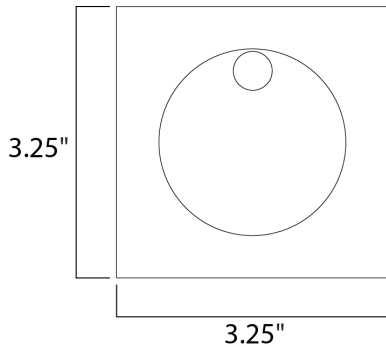

**PRODUCT DESCRIPTION**

**MEASUREMENTS**

DIMENSION : 3.25" W x 3.25" H x 1.5" Ext  
 BACK PLATE : 3" HCO  
 HANGING WEIGHT : 0.53 lb

**LAMPING**

INPUT VOLTAGE : 12V  
 LUMENS : 180 Rated (70 Del.)  
 BULB : 1 x 2W LED 12V PCB , 2W Total  
 BULB INCLUDED : (Integrated)  
 DIMMABLE : No  
 CRI : 90+ CRI  
 COLOR\_TEMP : 3000K  
 LIGHTING\_DIRECTION : Down