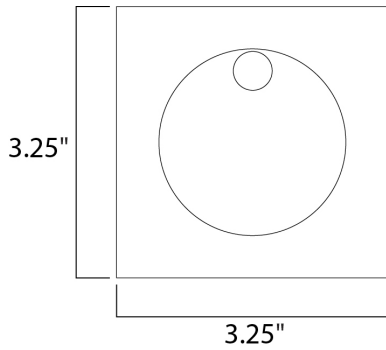

PRODUCT DESCRIPTION

MEASUREMENTS

DIMENSION : 3.25" W x 3.25" H x 1.5" Ext
 BACK PLATE : 3" HCO
 HANGING WEIGHT : 0.53 lb

LAMPING

INPUT VOLTAGE : 12V
 LUMENS : 180 Rated (70 Del.)
 BULB : 1 x 2W LED 12V PCB , 2W Total
 BULB INCLUDED : (Integrated)
 DIMMABLE : No
 CRI : 90+ CRI
 COLOR_TEMP : 3000K
 LIGHTING_DIRECTION : Down