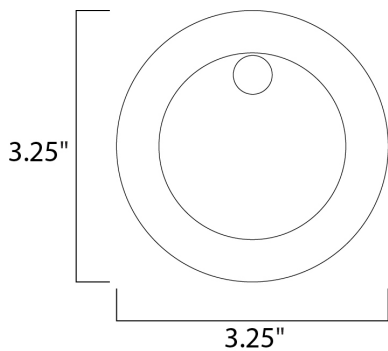

PRODUCT DESCRIPTION

MEASUREMENTS

DIMENSION : 3.25" W x 3.25" H x 1.5" Ext
 BACK PLATE : 3" HCO
 HANGING WEIGHT : 0.55 lb

LAMPING

INPUT VOLTAGE : 12V
 LUMENS : 180 Rated (70 Del.)
 BULB : 1 x 2W LED 12V PCB , 2W Total
 BULB INCLUDED : (Integrated)
 DIMMABLE : No
 CRI : 90+ CRI
 COLOR_TEMP : 3000K
 LIGHTING_DIRECTION : Down