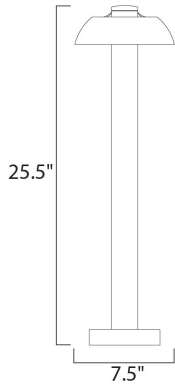

MEASUREMENTS

DIMENSION : 7.5" W x 25.5" H
 HANGING WEIGHT : 5.51 lb

LAMPING

INPUT VOLTAGE : V
 LUMENS : 420 Rated
 BULB : 6 x 1W LED LED , 6W Total
 BULB INCLUDED : (Integrated)
 DIMMABLE :
 CRI : 80+ CRI
 COLOR_TEMP : 3000K