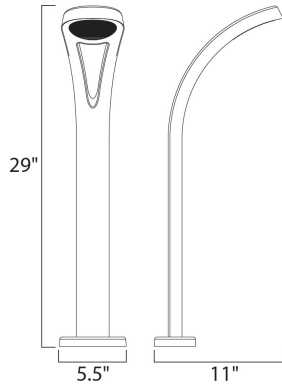

MEASUREMENTS

DIMENSION : 5.5" W x 29" H x 11" Ext
 HANGING WEIGHT : 3.81 lb

LAMPING

LUMENS : 315 Rated
 BULB : 9 x .5W LED LED , 4W Total
 BULB INCLUDED : (Included)
 CRI : 80+ CRI
 COLOR_TEMP : 3000K

FINISHES OPTION