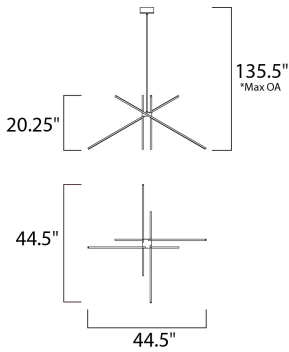

PRODUCT DESCRIPTION

*max overall height

MEASUREMENTS

DIMENSION : 44.5" W x 20.25" H x 44.5" Ext
 MAX OAH : 135.25" OAH
 CANOPY : 5" W x 2.25" H x 5" L
 HANGING WEIGHT : 7.11 lb

LAMPING

INPUT VOLTAGE : 120V
 LUMENS : 1,610 Rated (1,500 Del.)
 BULB : 4 x 5.75W LED PCB Integrated , 23W Total
 BULB INCLUDED : (Integrated)
 DIMMABLE : ELV
 CRI : 90 CRI
 COLOR_TEMP : 3000K

FINISHES OPTION

-  Black (BK)
-  Satin Aluminum (SA)
-  White (WT)

MATERIAL

Aluminum + Acrylic

RATINGS

cETLus
 Damp Location

ADDITIONAL

ADJUSTABLE
 RATED LIFE 40000 Hours
 OPERATING TEMPERATURE:
 -20°C (-4°F), 40°C (104°F)