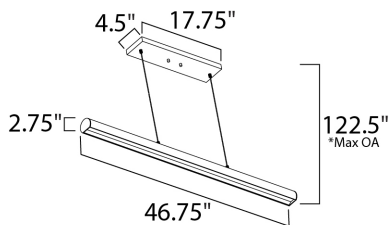

**MEASUREMENTS**

DIMENSION : 46.75" L x 4.5" W x 2.75" H  
 MAX OAH : 122.5" OAH  
 CANOPY : 4.25" W x 1" H x 17.75" L  
 HANGING WEIGHT : 7.57 lb

**LAMPING**

INPUT VOLTAGE : 120V  
 LUMENS : 2,100 Rated  
 BULB : 1 x 30W LED AC Integrated , 30W Total  
 BULB INCLUDED : (Integrated)  
 DIMMABLE : Electronic Low Voltage (ELV)  
 CRI : 90+ CRI  
 COLOR\_TEMP : 3000K

\*max overall height

**FINISHES OPTION**

-  Satin Aluminum (SA)
-  White (WT)

**MATERIAL**

Aluminum, Acrylic

**RATINGS**

cETLus  
 Dry Location

**ADDITIONAL**