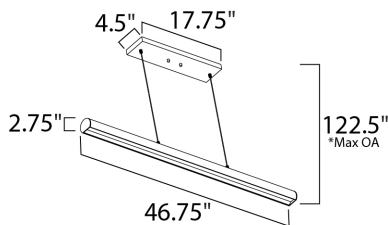

MEASUREMENTS

DIMENSION : 46.75" L x 4.5" W x 2.75" H
 MAX OAH : 122.5" OAH
 CANOPY : 4.25" W x 1" H x 17.75" L
 HANGING WEIGHT : 7.57 lb

LAMPING

INPUT VOLTAGE : 120V
 LUMENS : 2,100 Rated
 BULB : 1 x 30W LED AC Integrated , 30W Total
 BULB INCLUDED : (Integrated)
 DIMMABLE : Electronic Low Voltage (ELV)
 CRI : 90+ CRI
 COLOR_TEMP : 3000K

*max overall height

FINISHES OPTION

-  Satin Aluminum (SA)
-  White (WT)

MATERIAL

Aluminum, Acrylic

RATINGS

cETLus
 Dry Location

ADDITIONAL