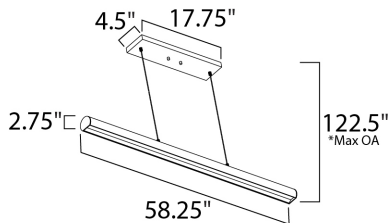

MEASUREMENTS

DIMENSION : 58.25" L x 4.5" W x 2.75" H
 MAX OAH : 122.5" OAH
 CANOPY : 4.25" W x 1" H x 17.75" L
 HANGING WEIGHT : 8.8 lb

LAMPING

INPUT VOLTAGE : 120V
 LUMENS : 2,450 Rated
 BULB : 2 x 17.5W LED AC Integrated , 35W Total
 BULB INCLUDED : (Integrated)
 DIMMABLE : Electronic Low Voltage (ELV)
 CRI : 90+ CRI
 COLOR_TEMP : 3000K