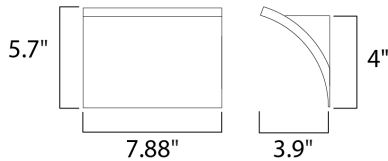

PRODUCT DESCRIPTION

MEASUREMENTS

DIMENSION : 7.88" W x 5.7" H x 3.9" Ext
 BACK PLATE : 4" W x 4" H x 5" HCO
 HANGING WEIGHT : 2.2 lb

LAMPING

INPUT VOLTAGE : 120V
 LUMENS : 560 Rated (378 Del.)
 BULB : 1 x 8W LED PCB Integrated , 8W Total
 BULB INCLUDED : (Integrated)
 DIMMABLE : Electronic Low Voltage (ELV)
 CRI : 90+ CRI
 COLOR_TEMP : 3000K