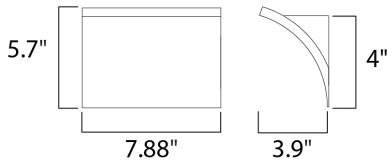

PRODUCT DESCRIPTION

MEASUREMENTS

DIMENSION : 7.88" W x 5.7" H x 3.9" Ext
 BACK PLATE : 4" W x 4" H x 5" HCO
 HANGING WEIGHT : 2.2 lb

LAMPING

INPUT VOLTAGE : 120V
 LUMENS : 560 Rated (378 Del.)
 BULB : 1 x 8W LED PCB Integrated , 8W Total
 BULB INCLUDED : (Integrated)
 DIMMABLE : Electronic Low Voltage (ELV)
 CRI : 90+ CRI
 COLOR_TEMP : 3000K