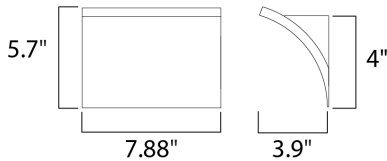

PRODUCT DESCRIPTION

MEASUREMENTS

DIMENSION : 7.88" W x 5.7" H x 3.9" Ext
 BACK PLATE : 4" W x 4" H x 5" HCO
 HANGING WEIGHT : 2.2 lb

LAMPING

INPUT VOLTAGE : 120V
 LUMENS : 560 Rated (378 Del.)
 BULB : 1 x 8W LED PCB Integrated , 8W Total
 BULB INCLUDED : (Integrated)
 DIMMABLE : Electronic Low Voltage (ELV)
 CRI : 90+ CRI
 COLOR_TEMP : 3000K