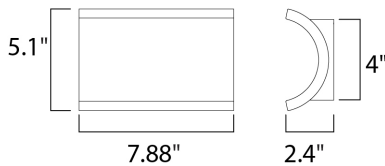

PRODUCT DESCRIPTION

MEASUREMENTS

DIMENSION : 7.88" W x 5.1" H x 2.4" Ext
 BACK PLATE : 4" W x 4" H x 4.7" HCO
 HANGING WEIGHT : 2.42 lb

LAMPING

INPUT VOLTAGE : 120V
 LUMENS : 1,120 Rated (380 Del.)
 BULB : 2 x 8W LED AC Integrated , 16W Total
 BULB INCLUDED : (Integrated)
 DIMMABLE : Electronic Low Voltage (ELV)
 CRI : 90+ CRI
 COLOR_TEMP : 3000K
 LIGHTING_DIRECTION : Up/Down