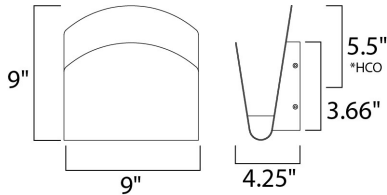

PRODUCT DESCRIPTION

*height from center of outlet to the top of the fixture

MEASUREMENTS

DIMENSION : 9" W x 9" H x 4.25" Ext
 MAX OAH : 3.66" W x 3.66" H
 HANGING WEIGHT : 4.18 lb

LAMPING

INPUT VOLTAGE : 120V
 LUMENS : 1,260 Rated
 BULB : 1 x 9W LED PCB Integrated , 9W Total
 BULB INCLUDED : (Integrated)
 DIMMABLE :
 CRI : 90+ CRI
 COLOR_TEMP : 3000K
 LIGHTING_DIRECTION : Down

FINISHES OPTION

-  Bronze (BZ)
-  White (WT)

MATERIAL

Aluminum

RATINGS

cETLus
 Wet Location

ADDITIONAL

INSTALL UP/DOWN: Up
 OPERATING TEMPERATURE:
 -20°C (-4°F), 40°C (104°F)