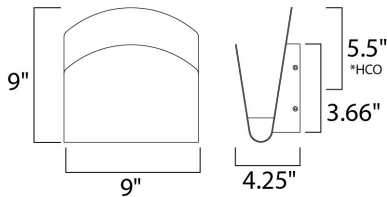

PRODUCT DESCRIPTION

*height from center of outlet to the top of the fixture

MEASUREMENTS

DIMENSION : 9" W x 9" H x 4.25" Ext
 MAX OAH : 3.66" W x 3.66" H
 HANGING WEIGHT : 4.18 lb

LAMPING

INPUT VOLTAGE : 120V
 LUMENS : 1,260 Rated
 BULB : 1 x 9W LED PCB Integrated , 9W Total
 BULB INCLUDED : (Integrated)
 DIMMABLE :
 CRI : 90+ CRI
 COLOR_TEMP : 3000K
 LIGHTING_DIRECTION : Down

FINISHES OPTION

-  Bronze (BZ)
-  White (WT)

MATERIAL

Aluminum

RATINGS

cETLus
 Wet Location

ADDITIONAL

INSTALL UP/DOWN: Up
 OPERATING TEMPERATURE:
 -20°C (-4°F), 40°C (104°F)