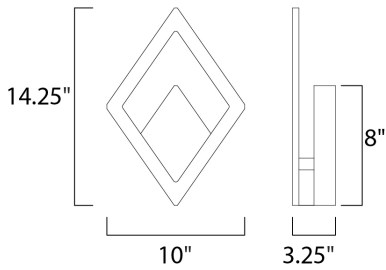

PRODUCT DESCRIPTION

MEASUREMENTS

DIMENSION : 10" W x 14.25" H x 3.25" Ext
 BACK PLATE : 5.75" W x 8" H x 9.5" HCO
 HANGING WEIGHT : 8.8 lb

LAMPING

INPUT VOLTAGE : V
 LUMENS : 1,470 Rated (945 Del.)
 BULB : 1 x 21W LED PCB Integrated , 21W Total
 BULB INCLUDED : (Integrated)
 DIMMABLE : Electronic Low Voltage (ELV)
 CRI : 90+ CRI
 COLOR_TEMP : 3000K
 LIGHTING_DIRECTION : Indirect