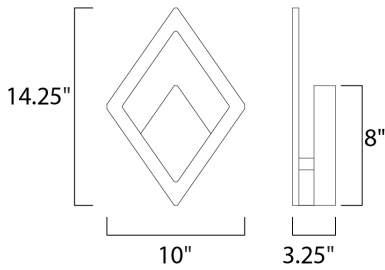

PRODUCT DESCRIPTION

MEASUREMENTS

DIMENSION : 10" W x 14.25" H x 3.25" Ext
 BACK PLATE : 5.75" W x 8" H x 9.5" HCO
 HANGING WEIGHT : 8.8 lb

LAMPING

INPUT VOLTAGE : V
 LUMENS : 1,470 Rated (945 Del.)
 BULB : 1 x 21W LED PCB Integrated , 21W Total
 BULB INCLUDED : (Integrated)
 DIMMABLE : Electronic Low Voltage (ELV)
 CRI : 90+ CRI
 COLOR_TEMP : 3000K
 LIGHTING_DIRECTION : Indirect