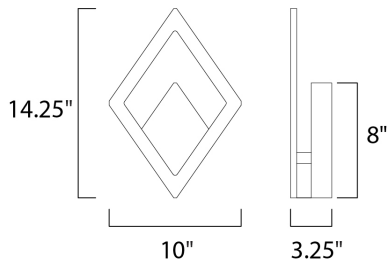

PRODUCT DESCRIPTION

MEASUREMENTS

DIMENSION : 13.5" W x 19.25" H x 3.25" Ext
 BACK PLATE : 5.75" W x 8" H x 14" HCO
 HANGING WEIGHT : 11 lb

LAMPING

INPUT VOLTAGE : V
 LUMENS : 1,750 Rated (1,370 Del.)
 BULB : 1 x 25W LED PCB Integrated , 25W Total
 BULB INCLUDED : (Integrated)
 DIMMABLE : Electronic Low Voltage (ELV)
 CRI : 90+ CRI
 COLOR_TEMP : 3000K
 LIGHTING_DIRECTION : Indirect