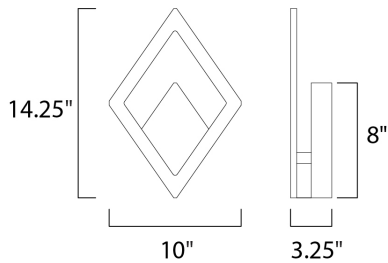

**PRODUCT DESCRIPTION**

**MEASUREMENTS**

DIMENSION : 13.5" W x 19.25" H x 3.25" Ext  
 BACK PLATE : 5.75" W x 8" H x 14" HCO  
 HANGING WEIGHT : 11 lb

**LAMPING**

INPUT VOLTAGE : V  
 LUMENS : 1,750 Rated (1,370 Del.)  
 BULB : 1 x 25W LED PCB Integrated , 25W Total  
 BULB INCLUDED : (Integrated)  
 DIMMABLE : Electronic Low Voltage (ELV)  
 CRI : 90+ CRI  
 COLOR\_TEMP : 3000K  
 LIGHTING\_DIRECTION : Indirect