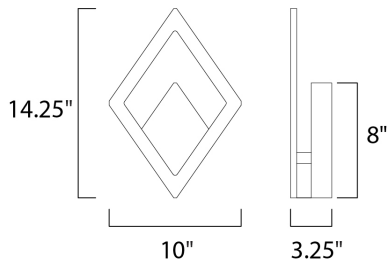

**PRODUCT DESCRIPTION**

**MEASUREMENTS**

DIMENSION : 13.5" W x 19.25" H x 3.25" Ext  
 BACK PLATE : 5.75" W x 8" H x 14" HCO  
 HANGING WEIGHT : 11 lb

**LAMPING**

INPUT VOLTAGE : V  
 LUMENS : 1,750 Rated (1,370 Del.)  
 BULB : 1 x 25W LED PCB Integrated , 25W Total  
 BULB INCLUDED : (Integrated)  
 DIMMABLE : Electronic Low Voltage (ELV)  
 CRI : 90+ CRI  
 COLOR\_TEMP : 3000K  
 LIGHTING\_DIRECTION : Indirect

**FINISHES OPTION**

-  Satin Aluminum (SA)
-  White (WT)

**MATERIAL**

Aluminum

**RATINGS**

cETLus  
 Location  
 ADA

**ADDITIONAL**

INSTALL UP/DOWN: Up/Down  
 OPERATING TEMPERATURE:  
 -20°C (-4°F), 40°C (104°F)