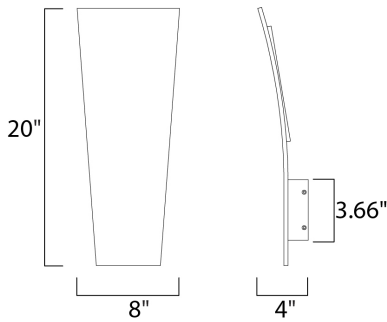

PRODUCT DESCRIPTION

MEASUREMENTS

DIMENSION : 8" W x 20" H x 4" Ext
 BACK PLATE : 3.66" W x 3.66" H x 16" HCO
 HANGING WEIGHT : 6.6 lb

LAMPING

INPUT VOLTAGE : 120V
 LUMENS : 1,680 Rated
 BULB : 2 x 12W LED PCB Integrated , 24W Total
 BULB INCLUDED : (Integrated)
 DIMMABLE : Triac CL
 CRI : 90+ CRI
 COLOR_TEMP : 3000K
 LIGHTING_DIRECTION : Indirect

FINISHES OPTION

-  Bronze (BZ)
-  Satin Aluminum (SA)
-  White (WT)

MATERIAL

Aluminum

RATINGS

cETLus
 Wet Location
 ADA

ADDITIONAL

INSTALL UP/DOWN: Up
 OPERATING TEMPERATURE:
 -20°C (-4°F), 40°C (104°F)