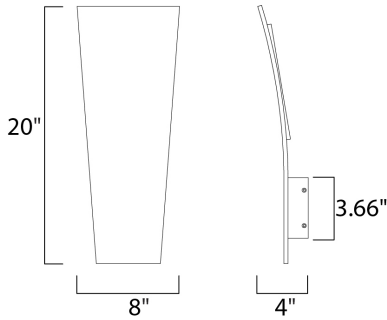

PRODUCT DESCRIPTION

MEASUREMENTS

DIMENSION : 8" W x 20" H x 4" Ext
 BACK PLATE : 3.66" W x 3.66" H x 16" HCO
 HANGING WEIGHT : 6.6 lb

LAMPING

INPUT VOLTAGE : 120V
 LUMENS : 1,680 Rated
 BULB : 2 x 12W LED PCB Integrated , 24W Total
 BULB INCLUDED : (Integrated)
 DIMMABLE : Triac CL
 CRI : 90+ CRI
 COLOR_TEMP : 3000K
 LIGHTING_DIRECTION : Indirect

FINISHES OPTION

-  Bronze (BZ)
-  Satin Aluminum (SA)
-  White (WT)

MATERIAL

Aluminum

RATINGS

cETLus
 Wet Location
 ADA

ADDITIONAL

INSTALL UP/DOWN: Up
 OPERATING TEMPERATURE:
 -20°C (-4°F), 40°C (104°F)