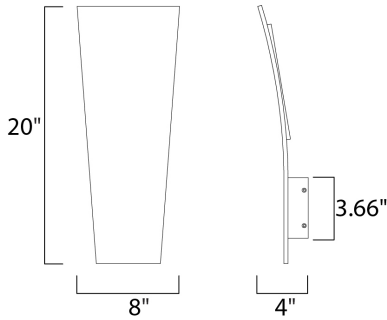

**PRODUCT DESCRIPTION**

**MEASUREMENTS**

DIMENSION : 8" W x 20" H x 4" Ext  
 BACK PLATE : 3.66" W x 3.66" H x 16" HCO  
 HANGING WEIGHT : 6.6 lb

**LAMPING**

INPUT VOLTAGE : 120V  
 LUMENS : 1,680 Rated  
 BULB : 2 x 12W LED PCB Integrated , 24W Total  
 BULB INCLUDED : (Integrated)  
 DIMMABLE : Triac CL  
 CRI : 90+ CRI  
 COLOR\_TEMP : 3000K  
 LIGHTING\_DIRECTION : Indirect

**FINISHES OPTION**

-  Satin Aluminum (SA)
-  White (WT)

**MATERIAL**

Aluminum

**RATINGS**

cETLus  
 Wet Location  
 ADA

**ADDITIONAL**

INSTALL UP/DOWN: Up  
 OPERATING TEMPERATURE:  
 -20°C (-4°F), 40°C (104°F)