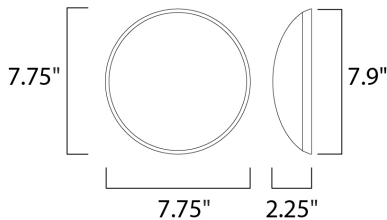

PRODUCT DESCRIPTION

MEASUREMENTS

DIMENSION : 7.75" W x 7.75" H x 2.25" Ext
 BACK PLATE : 7.9" W x 1" H x 4" HCO
 HANGING WEIGHT : 2.64 lb

LAMPING

INPUT VOLTAGE : V
 LUMENS : 840 Rated (800 Del.)
 BULB : 1 x 12W LED PCB Integrated , 12W Total
 BULB INCLUDED : (Integrated)
 DIMMABLE : Electronic Low Voltage (ELV)
 CRI : 90+ CRI
 COLOR_TEMP : 3000K
 LIGHTING_DIRECTION : Indirect