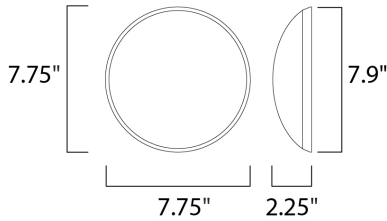

PRODUCT DESCRIPTION

MEASUREMENTS

DIMENSION : 7.75" W x 7.75" H x 2.25" Ext
 BACK PLATE : 7.9" W x 1" H x 4" HCO
 HANGING WEIGHT : 2.64 lb

LAMPING

INPUT VOLTAGE : V
 LUMENS : 840 Rated (800 Del.)
 BULB : 1 x 12W LED PCB Integrated , 12W Total
 BULB INCLUDED : (Integrated)
 DIMMABLE : Electronic Low Voltage (ELV)
 CRI : 90+ CRI
 COLOR_TEMP : 3000K
 LIGHTING_DIRECTION : Indirect

FINISHES OPTION

-  Satin Aluminum (SA)
-  White (WT)

MATERIAL

Aluminum

RATINGS

cETLus
 Location
 ADA

ADDITIONAL

INSTALL UP/DOWN: Any
 OPERATING TEMPERATURE:
 -20°C (-4°F), 40°C (104°F)