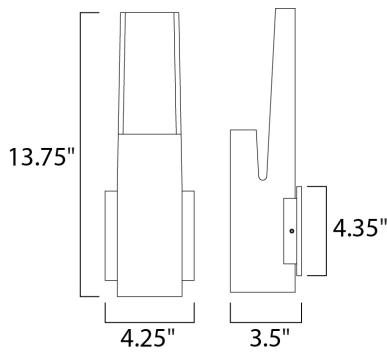

PRODUCT DESCRIPTION

MEASUREMENTS

DIMENSION : 4.25" W x 13.75" H x 3.5" Ext
 BACK PLATE : 4.35" W x 4.35" H x 11.75" HCO
 HANGING WEIGHT : 3.74 lb

LAMPING

INPUT VOLTAGE : 120V
 LUMENS : 560 Rated (503 Del.)
 BULB : 1 x 4W LED PCB Integrated , 4W Total
 BULB INCLUDED : (Integrated)
 DIMMABLE : Electronic Low Voltage (ELV)
 CRI : 90+ CRI
 COLOR_TEMP : 3000K
 LIGHTING_DIRECTION : Up/Down

FINISHES OPTION

-  Bronze (BZ)
-  White (WT)

MATERIAL

Aluminum

RATINGS

cETLus
 Wet Location
 ADA

ADDITIONAL

INSTALL UP/DOWN: Up
 OPERATING TEMPERATURE:
 -20°C (-4°F), 40°C (104°F)