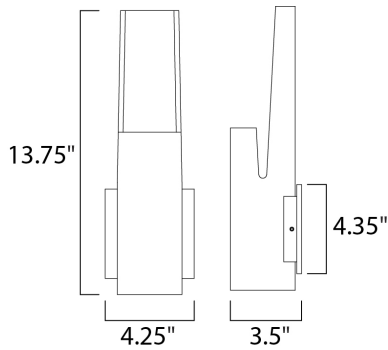

**PRODUCT DESCRIPTION**

**MEASUREMENTS**

DIMENSION : 4.25" W x 13.75" H x 3.5" Ext  
 BACK PLATE : 4.35" W x 4.35" H x 11.75" HCO  
 HANGING WEIGHT : 3.74 lb

**LAMPING**

INPUT VOLTAGE : 120V  
 LUMENS : 560 Rated (503 Del.)  
 BULB : 1 x 4W LED PCB Integrated , 4W Total  
 BULB INCLUDED : (Integrated)  
 DIMMABLE : Electronic Low Voltage (ELV)  
 CRI : 90+ CRI  
 COLOR\_TEMP : 3000K  
 LIGHTING\_DIRECTION : Up/Down

**FINISHES OPTION**

-  Bronze (BZ)
-  White (WT)

**MATERIAL**

Aluminum

**RATINGS**

cETLus  
 Wet Location  
 ADA

**ADDITIONAL**

INSTALL UP/DOWN: Up  
 OPERATING TEMPERATURE:  
 -20°C (-4°F), 40°C (104°F)