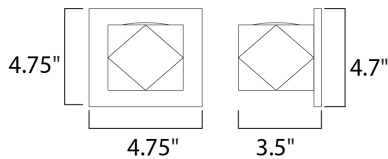

PRODUCT DESCRIPTION

MEASUREMENTS

DIMENSION : 4.75" W x 4.75" H x 3.5" Ext
 BACK PLATE : 4.7" W x 4.7" H x 2.5" HCO
 HANGING WEIGHT : 2.2 lb

LAMPING

INPUT VOLTAGE : 120V
 LUMENS : 420 Rated (270 Del.)
 BULB : 2 x 3W LED PCB Integrated , 6W Total
 BULB INCLUDED : (Integrated)
 DIMMABLE : Electronic Low Voltage (ELV)
 CRI : 90+ CRI
 COLOR_TEMP : 3000K