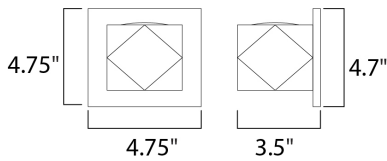

**PRODUCT DESCRIPTION**

**MEASUREMENTS**

DIMENSION : 4.75" W x 4.75" H x 3.5" Ext  
 BACK PLATE : 4.7" W x 4.7" H x 2.5" HCO  
 HANGING WEIGHT : 2.2 lb

**LAMPING**

INPUT VOLTAGE : 120V  
 LUMENS : 420 Rated (270 Del.)  
 BULB : 2 x 3W LED PCB Integrated , 6W Total  
 BULB INCLUDED : (Integrated)  
 DIMMABLE : Electronic Low Voltage (ELV)  
 CRI : 90+ CRI  
 COLOR\_TEMP : 3000K