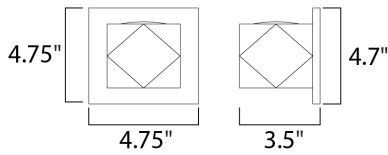

PRODUCT DESCRIPTION

MEASUREMENTS

DIMENSION : 4.75" W x 4.75" H x 3.5" Ext
 BACK PLATE : 4.7" W x 4.7" H x 2.5" HCO
 HANGING WEIGHT : 2.2 lb

LAMPING

INPUT VOLTAGE : 120V
 LUMENS : 840 Rated (450 Del.)
 BULB : 4 x 3W LED PCB Integrated , 12W Total
 BULB INCLUDED : (Integrated)
 DIMMABLE : ELV Or Triac CL
 CRI : 90+ CRI
 COLOR_TEMP : 3000K