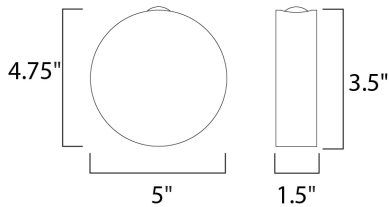

PRODUCT DESCRIPTION

MEASUREMENTS

DIMENSION : 4.75" W x 5" H x 1.5" Ext
 BACK PLATE : 3.5" W x 0.4" H x 2.5" HCO
 HANGING WEIGHT : 1.54 lb

LAMPING

INPUT VOLTAGE : 120V
 LUMENS : 280 Rated
 BULB : 1 x 4W LED PCB Integrated , 4W Total
 BULB INCLUDED : (Integrated)
 DIMMABLE : NO
 CRI : 90+ CRI
 COLOR_TEMP : 3000K