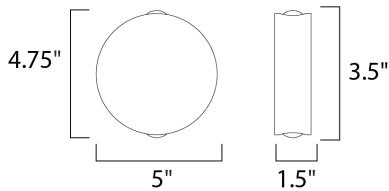

**PRODUCT DESCRIPTION**

**MEASUREMENTS**

DIMENSION : 4.75" W x 5" H x 1.5" Ext  
 BACK PLATE : 3.5" W x 0.4" H x 2.5" HCO  
 HANGING WEIGHT : 1.54 lb

**LAMPING**

INPUT VOLTAGE : 120V  
 LUMENS : 560 Rated  
 BULB : 2 x 4W LED PCB Integrated , 8W Total  
 BULB INCLUDED : (Integrated)  
 DIMMABLE : Electronic Low Voltage (ELV)  
 CRI : 90+ CRI  
 COLOR\_TEMP : 3000K

**FINISHES OPTION**

-  Satin Aluminum (SA)
-  White (WT)

**MATERIAL**

Aluminum

**RATINGS**

cETLus  
 Wet Location  
 ADA

**ADDITIONAL**

INSTALL UP/DOWN: Any  
 OPERATING TEMPERATURE:  
 -20°C (-4°F), 40°C (104°F)