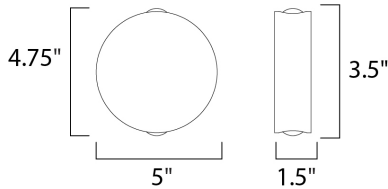

PRODUCT DESCRIPTION

MEASUREMENTS

DIMENSION : 4.75" W x 5" H x 1.5" Ext
 BACK PLATE : 3.5" W x 0.4" H x 2.5" HCO
 HANGING WEIGHT : 1.54 lb

LAMPING

INPUT VOLTAGE : 120V
 LUMENS : 560 Rated
 BULB : 2 x 4W LED PCB Integrated , 8W Total
 BULB INCLUDED : (Integrated)
 DIMMABLE : Electronic Low Voltage (ELV)
 CRI : 90+ CRI
 COLOR_TEMP : 3000K