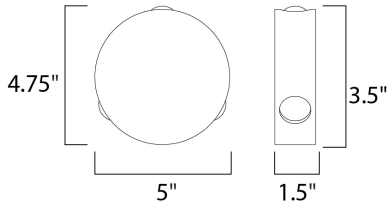

PRODUCT DESCRIPTION

MEASUREMENTS

DIMENSION : 4.75" W x 5" H x 1.5" Ext
 BACK PLATE : 3.5" W x 0.4" H x 2.5" HCO
 HANGING WEIGHT : 1.54 lb

LAMPING

INPUT VOLTAGE : 120V
 LUMENS : 840 Rated
 BULB : 3 x 4W LED PCB Integrated , 12W Total
 BULB INCLUDED : (Integrated)
 DIMMABLE : Electronic Low Voltage (ELV)
 CRI : 90+ CRI
 COLOR_TEMP : 3000K