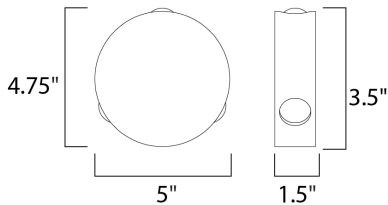

PRODUCT DESCRIPTION

MEASUREMENTS

DIMENSION : 4.75" W x 5" H x 1.5" Ext
 BACK PLATE : 3.5" W x 0.4" H x 2.5" HCO
 HANGING WEIGHT : 1.54 lb

LAMPING

INPUT VOLTAGE : 120V
 LUMENS : 840 Rated
 BULB : 3 x 4W LED PCB Integrated , 12W Total
 BULB INCLUDED : (Integrated)
 DIMMABLE : Electronic Low Voltage (ELV)
 CRI : 90+ CRI
 COLOR_TEMP : 3000K

FINISHES OPTION

-  Satin Aluminum (SA)
-  White (WT)

MATERIAL

Aluminum

RATINGS

cETLus
 Wet Location
 ADA

ADDITIONAL

INSTALL UP/DOWN: Any
 OPERATING TEMPERATURE:
 -20°C (-4°F), 40°C (104°F)