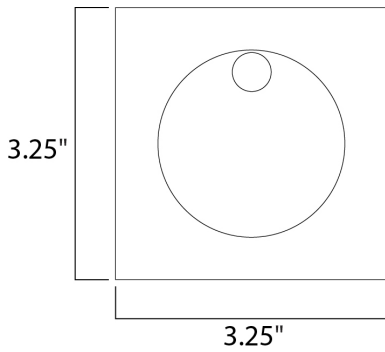

**PRODUCT DESCRIPTION**

**MEASUREMENTS**

DIMENSION : 3.25" W x 3.25" H x 1.5" Ext  
HANGING WEIGHT : 0.44 lb

**LAMPING**

INPUT VOLTAGE : 120V  
LUMENS : 180 Rated (70 Del.)  
BULB : 1 x 2W LED PCB Integrated , 2W Total  
BULB INCLUDED : (Integrated)  
DIMMABLE : No  
CRI : 80+ CRI  
COLOR\_TEMP : 3000K  
LIGHTING\_DIRECTION : Down