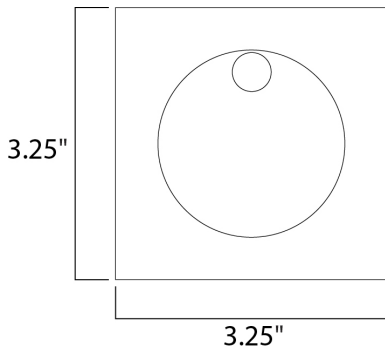

PRODUCT DESCRIPTION

MEASUREMENTS

DIMENSION : 3.25" W x 3.25" H x 1.5" Ext
HANGING WEIGHT : 0.44 lb

LAMPING

INPUT VOLTAGE : 120V
LUMENS : 180 Rated (70 Del.)
BULB : 1 x 2W LED PCB Integrated , 2W Total
BULB INCLUDED : (Integrated)
DIMMABLE : No
CRI : 80+ CRI
COLOR_TEMP : 3000K
LIGHTING_DIRECTION : Down