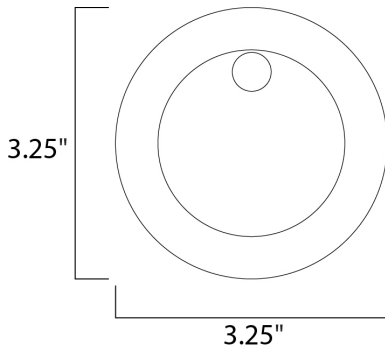

**MEASUREMENTS**

DIMENSION : 3.25" W x 3.25" H x 1.5" Ext  
 HANGING WEIGHT : 0.44 lb

**LAMPING**

INPUT VOLTAGE : 120V  
 LUMENS : 180 Rated  
 BULB : 1 x 2W LED PCB Integrated , 2W Total  
 BULB INCLUDED : (Integrated)  
 DIMMABLE : No  
 CRI : 80+ CRI  
 COLOR\_TEMP : 3000K  
 LIGHTING\_DIRECTION : Down