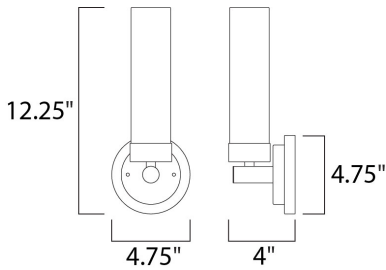

MEASUREMENTS

DIMENSION : 4.75" W x 12.25" H x 4" Ext
 MAX OAH : 4.75" W x 4.75" H
 HANGING WEIGHT : 1.54 lb

LAMPING

INPUT VOLTAGE : 120V
 BULB : 1 x 40W Incandescent E26 Medium T10 , 40W Total
 BULB INCLUDED : (Not Included)
 DIMMABLE : Yes