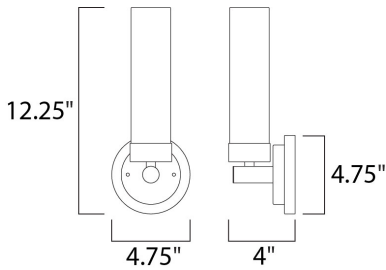

**MEASUREMENTS**

DIMENSION : 4.75" W x 12.25" H x 4" Ext  
 MAX OAH : 4.75" W x 4.75" H  
 HANGING WEIGHT : 1.54 lb

**LAMPING**

INPUT VOLTAGE : 120V  
 BULB : 1 x 40W Incandescent E26 Medium T10 , 40W Total  
 BULB INCLUDED : (Not Included)  
 DIMMABLE : Yes