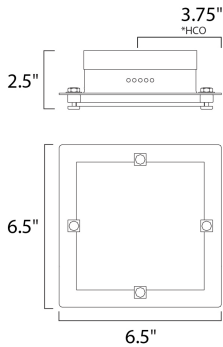

PRODUCT DESCRIPTION

Our Piccolo collection is known for its small scale and economical price. Now the collection is available in LED. This allows for the same small scale to be placed in areas where long extended operation and low heat are desirable requirements, while still offering a low price.

MEASUREMENTS

DIMENSION : 6.5" L x 6.5" W x 2.5" H
MAX OAH :
HANGING WEIGHT : 1.43 lb

LAMPING

INPUT VOLTAGE : 120V
LUMENS : 370 Rated
BULB : 1 x 5W LED PCB Integrated , 5W Total
BULB INCLUDED : (Integrated)
DIMMABLE :
CRI : 80+ CRI
COLOR_TEMP : 3000K

FINISHES OPTION

Satin Nickel (SN)

GLASS

Frost White 09

MATERIAL

Glass, Steel

RATINGS

cETLus
Dry Location
ADA

ADDITIONAL

INSTALL UP/DOWN: Any
RATED LIFE 40000 Hours
OPERATING TEMPERATURE:
-20°C (-4°F), 40°C (104°F)

Always consult a qualified electrician before installing any lighting product.