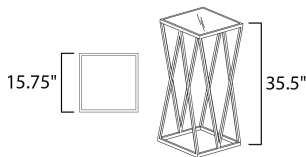

**PRODUCT DESCRIPTION**

Stainless steel V shaped sections are meticulously welded together to form this beautiful lighting sculpture. Finished in a mirror-like Polished Chrome, this fixture is the epitome of quality and contemporary design. Pair with coordinating accent tables to complete the look.

**MEASUREMENTS**

DIMENSION : 15.75" L x 15.75" W x 35.5" H  
 HANGING WEIGHT : 19.8 lb

**LAMPING**

INPUT VOLTAGE : 100-240V  
 LUMENS : 2,240 Rated  
 BULB : 4 x 32W LED PCB Integrated , 32W Total  
 BULB INCLUDED : (Integrated)  
 DIMMABLE : No  
 CRI : 80+ CRI  
 COLOR\_TEMP : 3000K