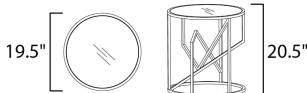

MEASUREMENTS

DIMENSION : 19.5" L x 19.5" W x 20.5" H
 HANGING WEIGHT : 17.6 lb

LAMPING

INPUT VOLTAGE : 100-240V
 LUMENS : 980 Rated
 BULB : 3 x 14W LED PCB Integrated , 14W Total
 BULB INCLUDED : (Integrated)
 DIMMABLE : No
 CRI : 80+ CRI
 COLOR_TEMP : 3000K

FINISHES OPTION

 Polished Chrome (PC)

MATERIAL

Stainless Steel, Glass

RATINGS

NDry Location

ADDITIONAL

RATED LIFE 35000 Hours
 OPERATING TEMPERATURE:
 -20°C (-4°F), 40°C (104°F)