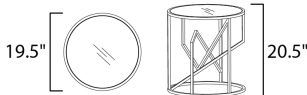

**MEASUREMENTS**

DIMENSION : 19.5" L x 19.5" W x 20.5" H  
 HANGING WEIGHT : 17.6 lb

**LAMPING**

INPUT VOLTAGE : 100-240V  
 LUMENS : 980 Rated  
 BULB : 3 x 14W LED PCB Integrated , 14W Total  
 BULB INCLUDED : (Integrated)  
 DIMMABLE : No  
 CRI : 80+ CRI  
 COLOR\_TEMP : 3000K