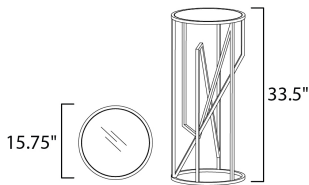

PRODUCT DESCRIPTION

Is it lighting or is it Art? The answer is both. Channels of Polished Chrome are skillfully mitered and assembled to create the ultimate conversation piece. LED strips are installed inside the channels to illuminate the room without annoying glare.

MEASUREMENTS

DIMENSION : 15.75" L x 15.75" W x 35.5" H
 HANGING WEIGHT : 15.4 lb

LAMPING

INPUT VOLTAGE : 100-240V
 LUMENS : 1,400 Rated
 BULB : 3 x 20W LED PCB Integrated , 20W Total
 BULB INCLUDED : (Integrated)
 DIMMABLE : No
 CRI : 80+ CRI
 COLOR_TEMP : 3000K

FINISHES OPTION

 Polished Chrome (PC)

MATERIAL

Stainless Steel, Glass

RATINGS

NDry Location

ADDITIONAL

RATED LIFE 35000 Hours
 OPERATING TEMPERATURE:
 -20°C (-4°F), 40°C (104°F)