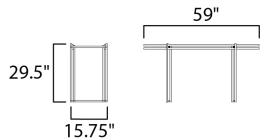

MEASUREMENTS

DIMENSION : 15.75" L x 59" W x 29.5" H
 HANGING WEIGHT : 46 lb

LAMPING

INPUT VOLTAGE : 100-240V
 LUMENS : 2,100 Rated
 BULB : 6 x 30W LED PCB Integrated , 30W Total
 BULB INCLUDED : (Integrated)
 DIMMABLE : No
 CRI : 80+ CRI
 COLOR_TEMP : 3000K