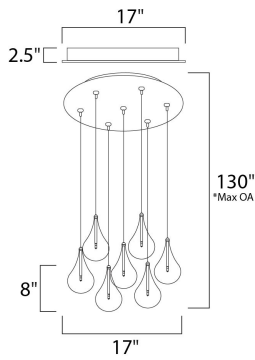

**PRODUCT DESCRIPTION**

A simple idea gracefully executed in the Larmes collection. Row upon row of Clear oversized teardrops, mounted onto an extended Polished Chrome lamp holder that supports xenon lamps, sets the stage. Individually adjustable drops for custom stagger effects allow for dramatic impact. An added benefit of each drop being aircraft cable-suspended, is the ability to adjust the overall height of the piece to fit the space. The final result is stark and stunning.

\*max overall height

**MEASUREMENTS**

DIMENSION : 17" L x 17" W x 8" H  
 MAX OAH : 130" OAH  
 CANOPY : 17" W x 2.5" H x 17" L  
 HANGING WEIGHT : 5.75 lb

**LAMPING**

INPUT VOLTAGE : V  
 LUMENS : 2,240 Rated  
 BULB : 7 x 20W Xenon 12V G4 , 140W Total  
 BULB INCLUDED : (Included)  
 DIMMABLE : Electronic Low Voltage (ELV)  
 COLOR\_TEMP : 2900K