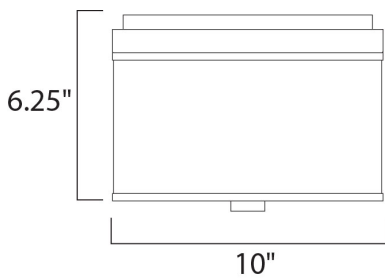

MEASUREMENTS

DIMENSION : 10" L x 10" W x 6.25" H
 HANGING WEIGHT : 3.4 lb

LAMPING

INPUT VOLTAGE : 120V
 BULB : 2 x 40W Incandescent E26 Medium , 80W Total
 BULB INCLUDED : (Not Included)
 DIMMABLE : Yes

FINISHES OPTION